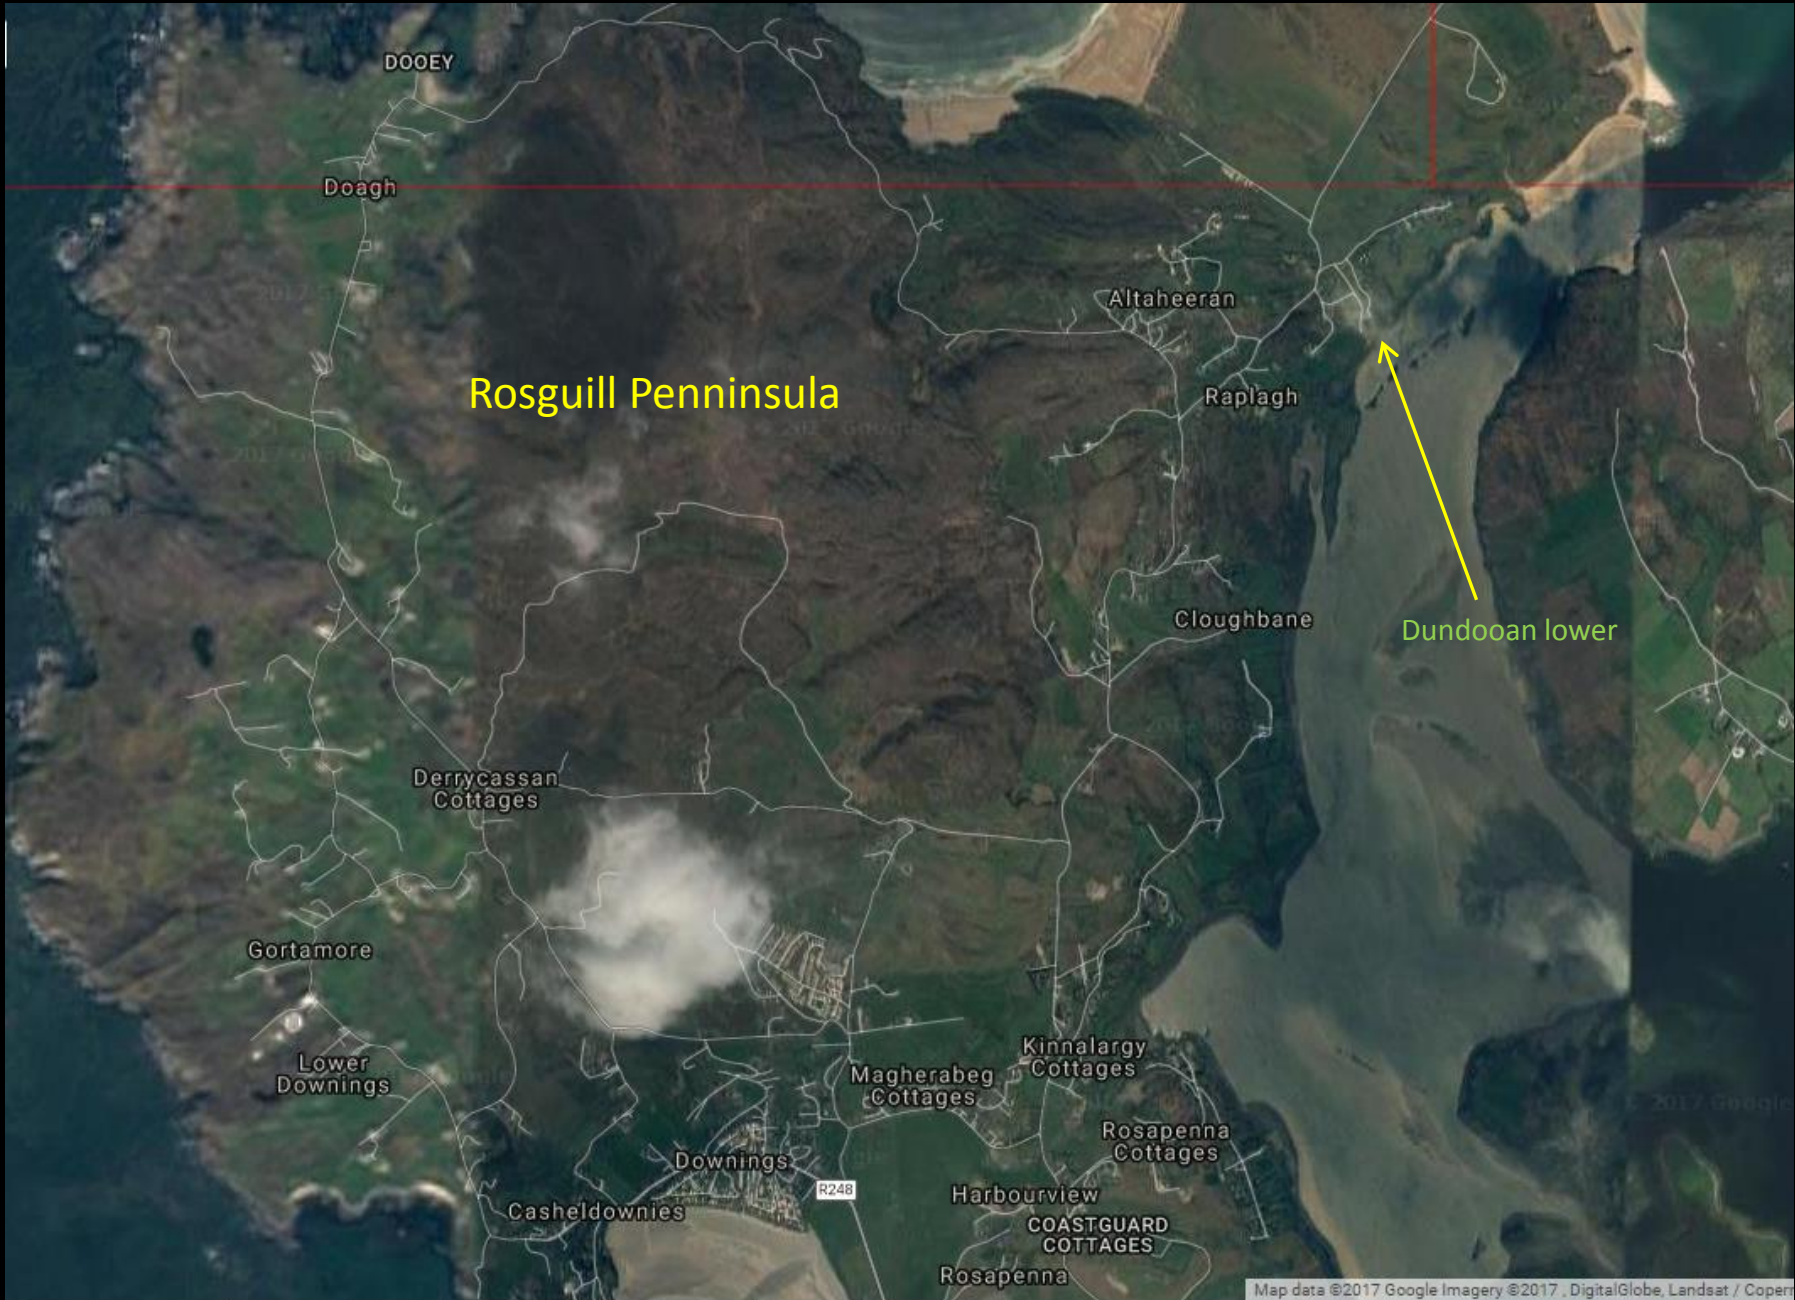

Rosguill Peninsula,  
Mevagh

# Rosguill Peninsula, Mevagh

Rosguill Penninsula

Dundooan lower

A topographic map of the Rosguill Peninsula, showing contour lines, roads, and various geographical features. The map is overlaid with a network of red lines that delineate different land parcels or administrative boundaries. A prominent red line follows the coastline of the peninsula. A blue arrow points from the text 'Dundoon lower' to a specific area on the eastern coast of the peninsula.